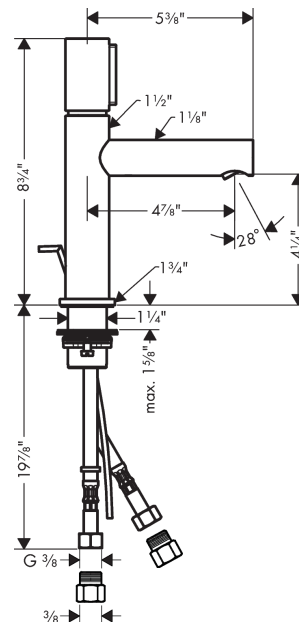

AXOR Uno
Single-Hole Faucet Select 110 with Pop-Up Drain, 1.2 GPM
 Finishes : Part no. : **45010821**

Features

- Spray modes: Laminar spray
- Flow: 1.2 GPM (4.5 L/Min)
- Select cartridge for easy, intuitive operation: Push handle to turn water on and off, and turn to adjust temperature
- Includes pop-up drain

Item details

List Price \$ 854.00

Technology

Compliance

Product image

Scale drawing

AXOR Uno
Single-Hole Faucet Select 110 with Pop-Up Drain, 1.2 GPM
 Finishes : Part no. : **45010821**

Exploded drawing

Year of production: >04/20

AXOR Uno
Single-Hole Faucet Select 110 with Pop-Up Drain, 1.2 GPM
 Finishes : Part no. : **45010821**

Spare parts list

Year of production: >04/20

Pos.		Part no.	Price	PU
1	handle	92897820	-	1
2	adapter for handle	92526000	-	1
3	nut	92528000	-	1
4	O-ring 27x1,5	92527000	-	1
5	cartridge, assy	92529000	-	1
6	adapter for cartridge	98866000	-	1
7	O-ring 23x2	98398000	-	1
8	O-Ring 28x2	98194000	-	1
9	O-ring 16x2	98133000	-	1
10	aerator laminar M16,5x1 (4,5 l/min)	92876000	-	1
11	special tool	98987000	-	1
12	O-ring 30x1,5	98433000	-	1
13	escutcheon Ø 46 mm	95268820	-	1
14	flat seal	98749000	-	1
15	fixing set (Ø 32)	13961000	-	1
16	lever collar	97548000	-	1
17	pull rod	97158820	-	1
18	connection hose 600 mm M8x0,75 G3/8	95664000	-	1
19	non return valve DW 10	96456000	-	1
20	filter packing	95291000	-	1
21	adapter for connection hose	88802000	-	1
22	O-ring 7x1,5	98422000	-	1
a	pop up waste	88509820	-	1