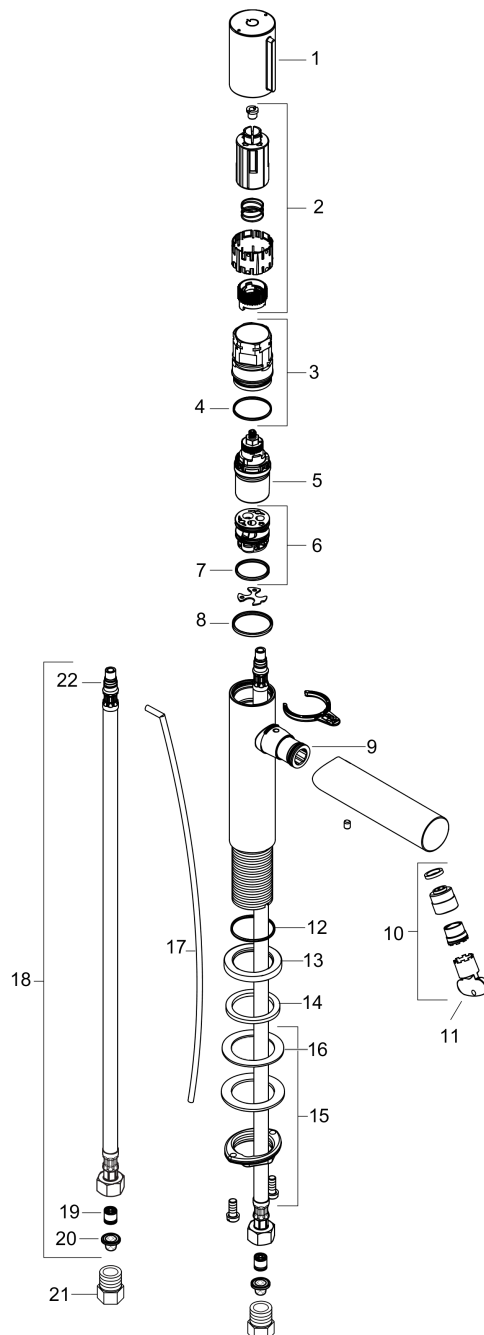

AXOR Uno
Single-Hole Faucet Select 110 with Pop-Up Drain, 1.2 GPM
 Finishes : Part no. : **45010821**

Features

- Spray modes: Laminar spray
- Flow: 1.2 GPM (4.5 L/Min)
- Select cartridge for easy, intuitive operation: Push handle to turn water on and off, and turn to adjust temperature
- Includes pop-up drain

Item details

List Price \$ 854.00

Technology

Compliance

Product image

Scale drawing

AXOR Uno
Single-Hole Faucet Select 110 with Pop-Up Drain, 1.2 GPM
 Finishes : Part no. : **45010821**

Exploded drawing

Year of production: >04/20

AXOR Uno
Single-Hole Faucet Select 110 with Pop-Up Drain, 1.2 GPM
 Finishes : Part no. : **45010821**

Spare parts list

Year of production: >04/20

Pos.		Part no.	Price	PU
1	handle	92897820	-	1
2	adapter for handle	92526000	-	1
3	nut	92528000	-	1
4	O-ring 27x1,5	92527000	-	1
5	cartridge, assy	92529000	-	1
6	adapter for cartridge	98866000	-	1
7	O-ring 23x2	98398000	-	1
8	O-Ring 28x2	98194000	-	1
9	O-ring 16x2	98133000	-	1
10	aerator laminar M16,5x1 (4,5 l/min)	92876000	-	1
11	special tool	98987000	-	1
12	O-ring 30x1,5	98433000	-	1
13	escutcheon Ø 46 mm	95268820	-	1
14	flat seal	98749000	-	1
15	fixing set (Ø 32)	13961000	-	1
16	lever collar	97548000	-	1
17	pull rod	97158820	-	1
18	connection hose 600 mm M8x0,75 G3/8	95664000	-	1
19	non return valve DW 10	96456000	-	1
20	filter packing	95291000	-	1
21	adapter for connection hose	88802000	-	1
22	O-ring 7x1,5	98422000	-	1
a	pop up waste	88509820	-	1